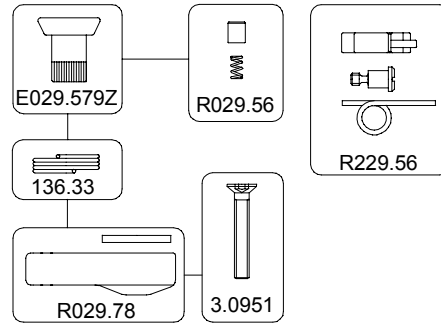

VERSIONE: 008

DEL: 2001-12-06

IMPORTANT
For the order, please specify
the serial number of the head

Magnifico Nord

ART.
268