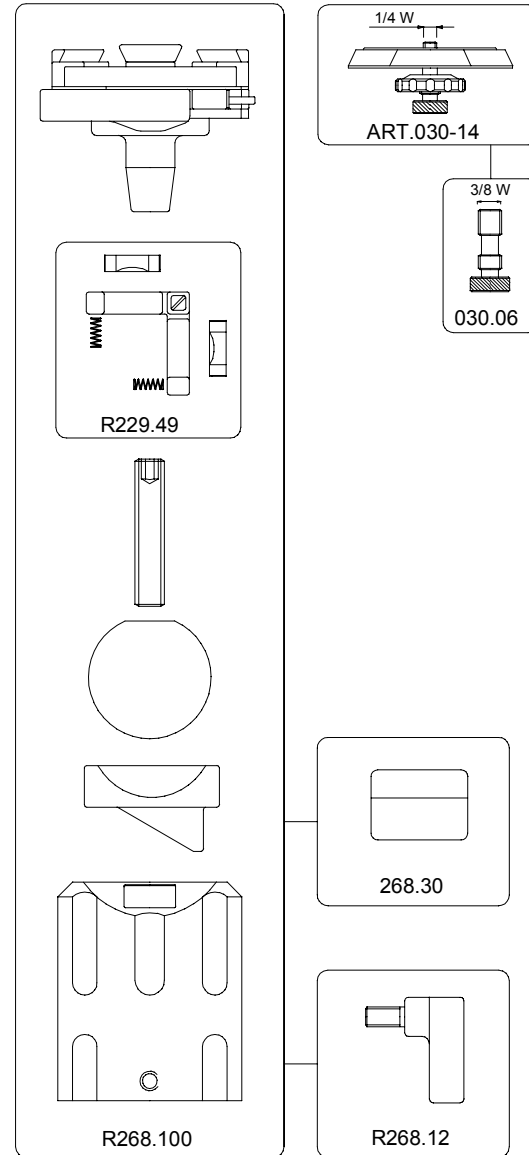

VERSIONE: 008

DEL: 2001-12-06

IMPORTANT
For the order, please specify
the serial number of the head

Magnifico Nord

ART.
268