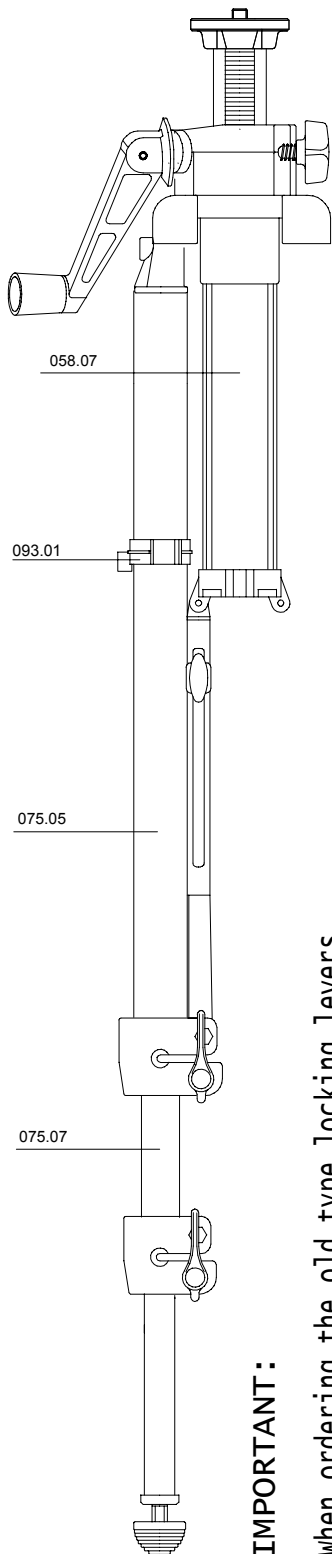

Manfrotto nord

ART.
075

VERSIONE:005
DEL:1994-05-11

IMPORTANT:

When ordering the old type locking levers (single spiral), please specify the collar (or the diameters) in which you are going to fit them, as complete collar must be supplied