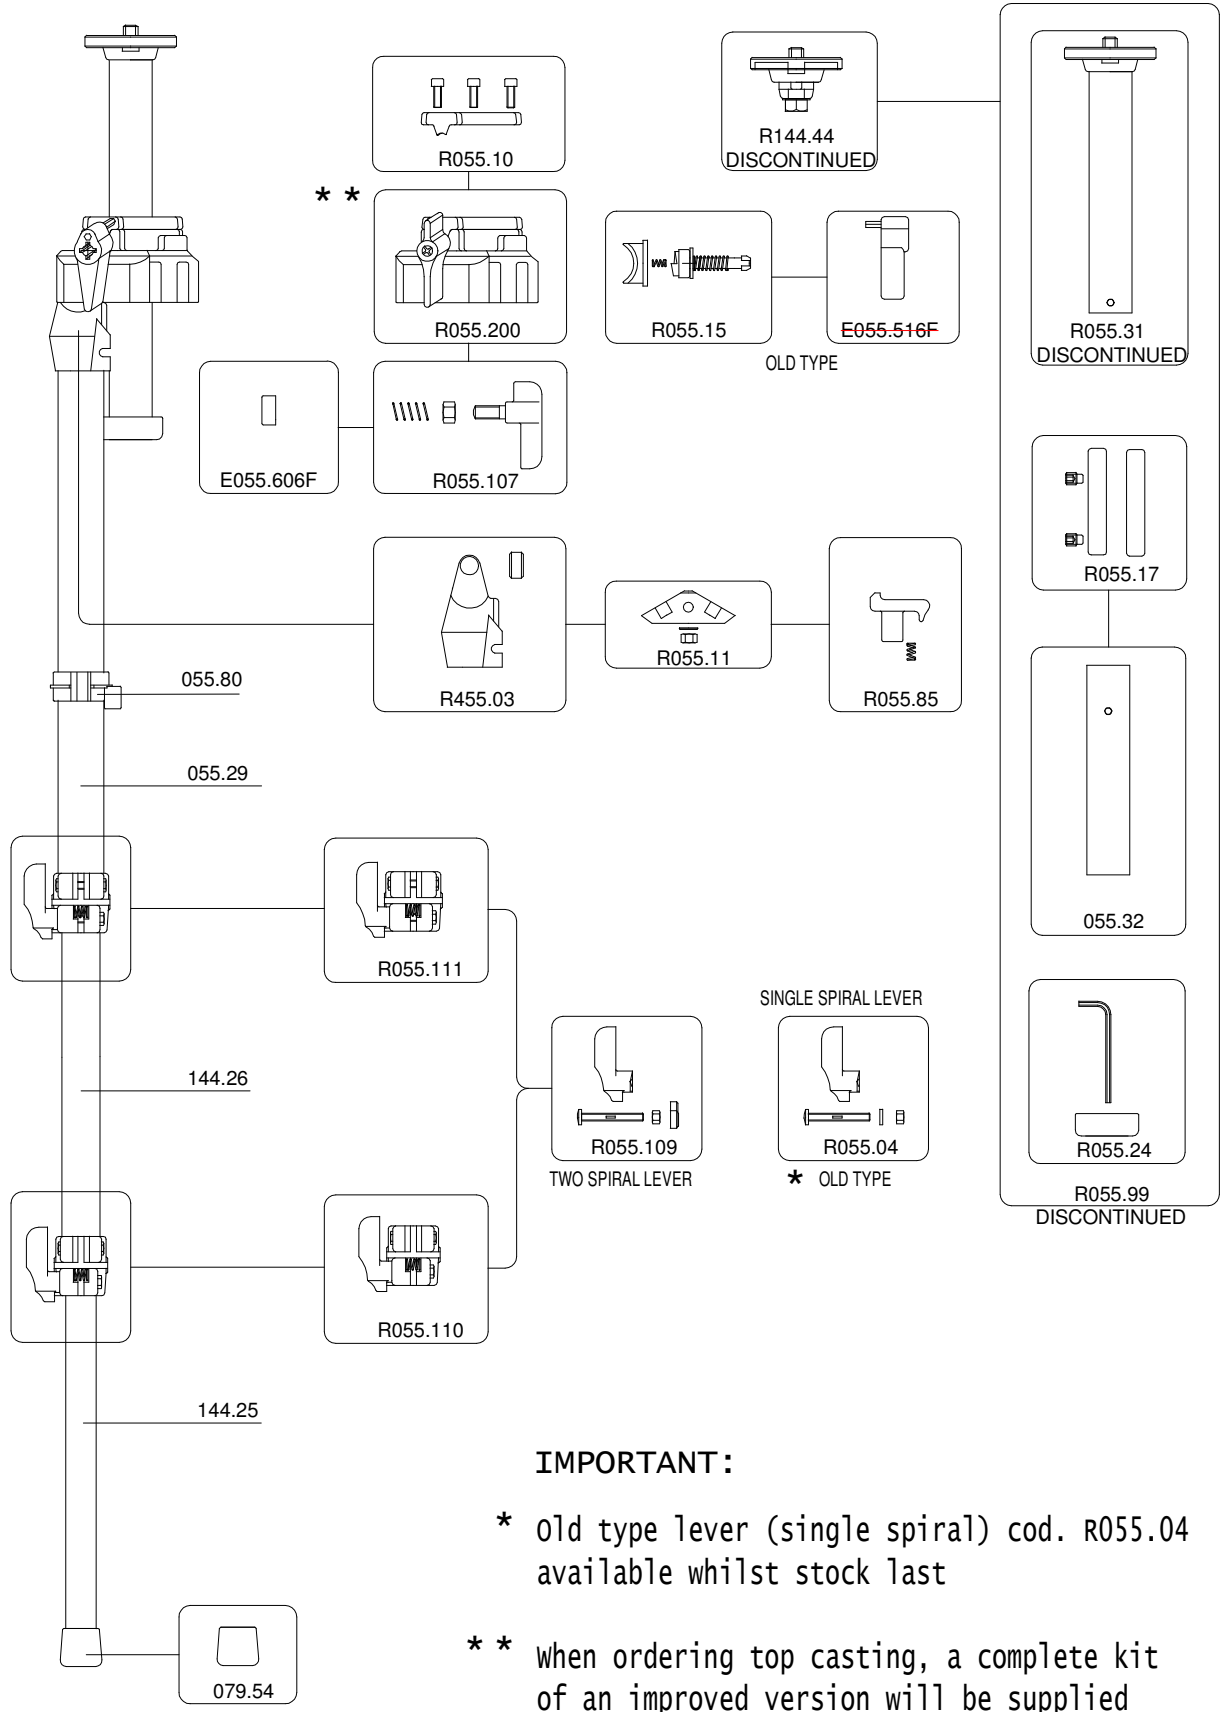

# Manfrotto nord

ART.  
055

VERSIONE: 010  
DEL: 1999-02-09

**IMPORTANT:**

- \* Old type lever (single spiral) cod. R055.04 available whilst stock last
- \*\* When ordering top casting, a complete kit of an improved version will be supplied