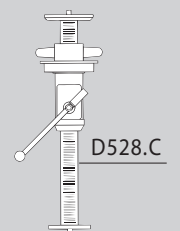

KIT

F + D526.JS (2 pcs)

PRO STUDEX TELE STUDEX

G 528